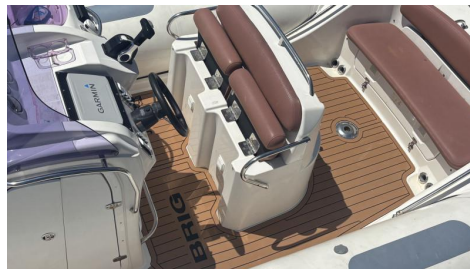

Specifications

Boat Details

Price	$70,000	Boat Brand	Brig
Model	EAGLE 780	Length	7.80
Year	2011	Category	RIB/Tender
Hull Style	Single	Hull Type	GRP
Power Type	Power	Stock Number	
Condition	Used	State	New South Wales
Suburb	SYDNEY	Engine Make	Honda BF250

Disclaimer

Our company offers the details of this vessel in good faith but cannot guarantee or warrant the accuracy of this information nor warrant the condition of the vessel. A buyer should instruct his agents and/or surveyors to investigate such details buyer desires validated. This vessel is offered subject to prior sale, price change or withdrawal without notice.