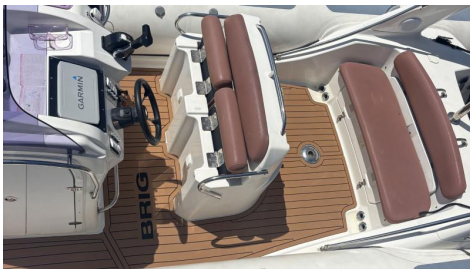

Specifications

Boat Details

Price	$70,000	Boat Brand	Brig
Model	EAGLE 780	Length	7.80
Year	2011	Category	RIB/Tender
Hull Style	Single	Hull Type	GRP
Power Type	Power	Stock Number	
Condition	Used	State	New South Wales
Suburb	SYDNEY	Engine Make	Honda BF250

Disclaimer

Our company offers the details of this vessel in good faith but cannot guarantee or warrant the accuracy of this information nor warrant the condition of the vessel. A buyer should instruct his agents and/or surveyors to investigate such details buyer desires validated. This vessel is offered subject to prior sale, price change or withdrawal without notice.