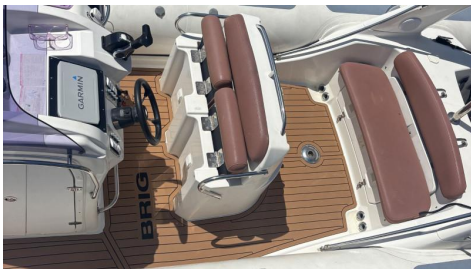

Specifications

Boat Details

Price	$70,000	Boat Brand	Brig
Model	EAGLE 780	Length	7.80
Year	2011	Category	RIB/Tender
Hull Style	Single	Hull Type	GRP
Power Type	Power	Stock Number	
Condition	Used	State	New South Wales
Suburb	SYDNEY	Engine Make	Honda BF250

Disclaimer

Our company offers the details of this vessel in good faith but cannot guarantee or warrant the accuracy of this information nor warrant the condition of the vessel. A buyer should instruct his agents and/or surveyors to investigate such details buyer desires validated. This vessel is offered subject to prior sale, price change or withdrawal without notice.