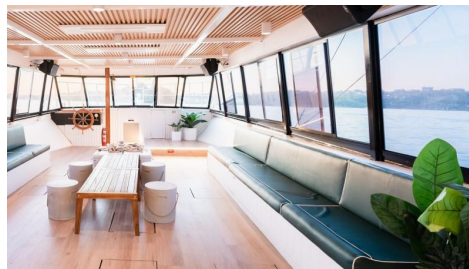

Specifications

Boat Details

Price	$350,000 HUGE PRICE REDUCTION	Boat Brand	Custom
Model	Custom	Length	19.50
Year	1985	Category	Charter Boats
Hull Style	Single	Hull Type	GRP
Power Type	Power	Stock Number	
Condition	Used	State	New South Wales
Suburb	DRUMMOYNE	Engine Make	Hino

Disclaimer

Our company offers the details of this vessel in good faith but cannot guarantee or warrant the accuracy of this information nor warrant the condition of the vessel. A buyer should instruct his agents and/or surveyors to investigate such details buyer desires validated. This vessel is offered subject to prior sale, price change or withdrawal without notice.